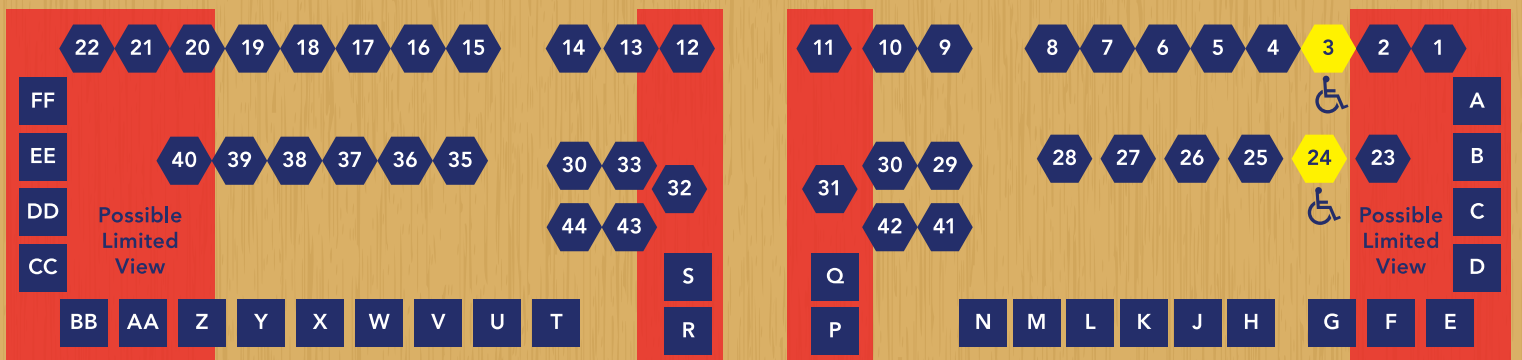

## GENERAL ADMISSION PIT

GA PIT TICKET REQUIRED  
STANDING AREA ONLY  
NO CHAIRS ALLOWED/NONE PROVIDED  
NO OVERHEAD COVER

98'

Accessible Ramp

Accessible Lawn Area

- Wheel Chair Accessible Seating
- Sight, Hearing, Mobility Impaired Seating

## GENERAL ADMISSION LAWN

NO OVERHEAD COVER

Cobblestone Courtyard

Restrooms

195'

6 Seat Table

4 Seat Pub Table

Walkway

STEPS

STEPS

Accessible Ramp

**CRESCENT DECK TABLES** COVERED BY A ROOF, WAIT SERVICE PROVIDED FOR MOST EVENTS.

Men's Restrooms

CONCESSIONS

Women's Restrooms

This map is not to scale.