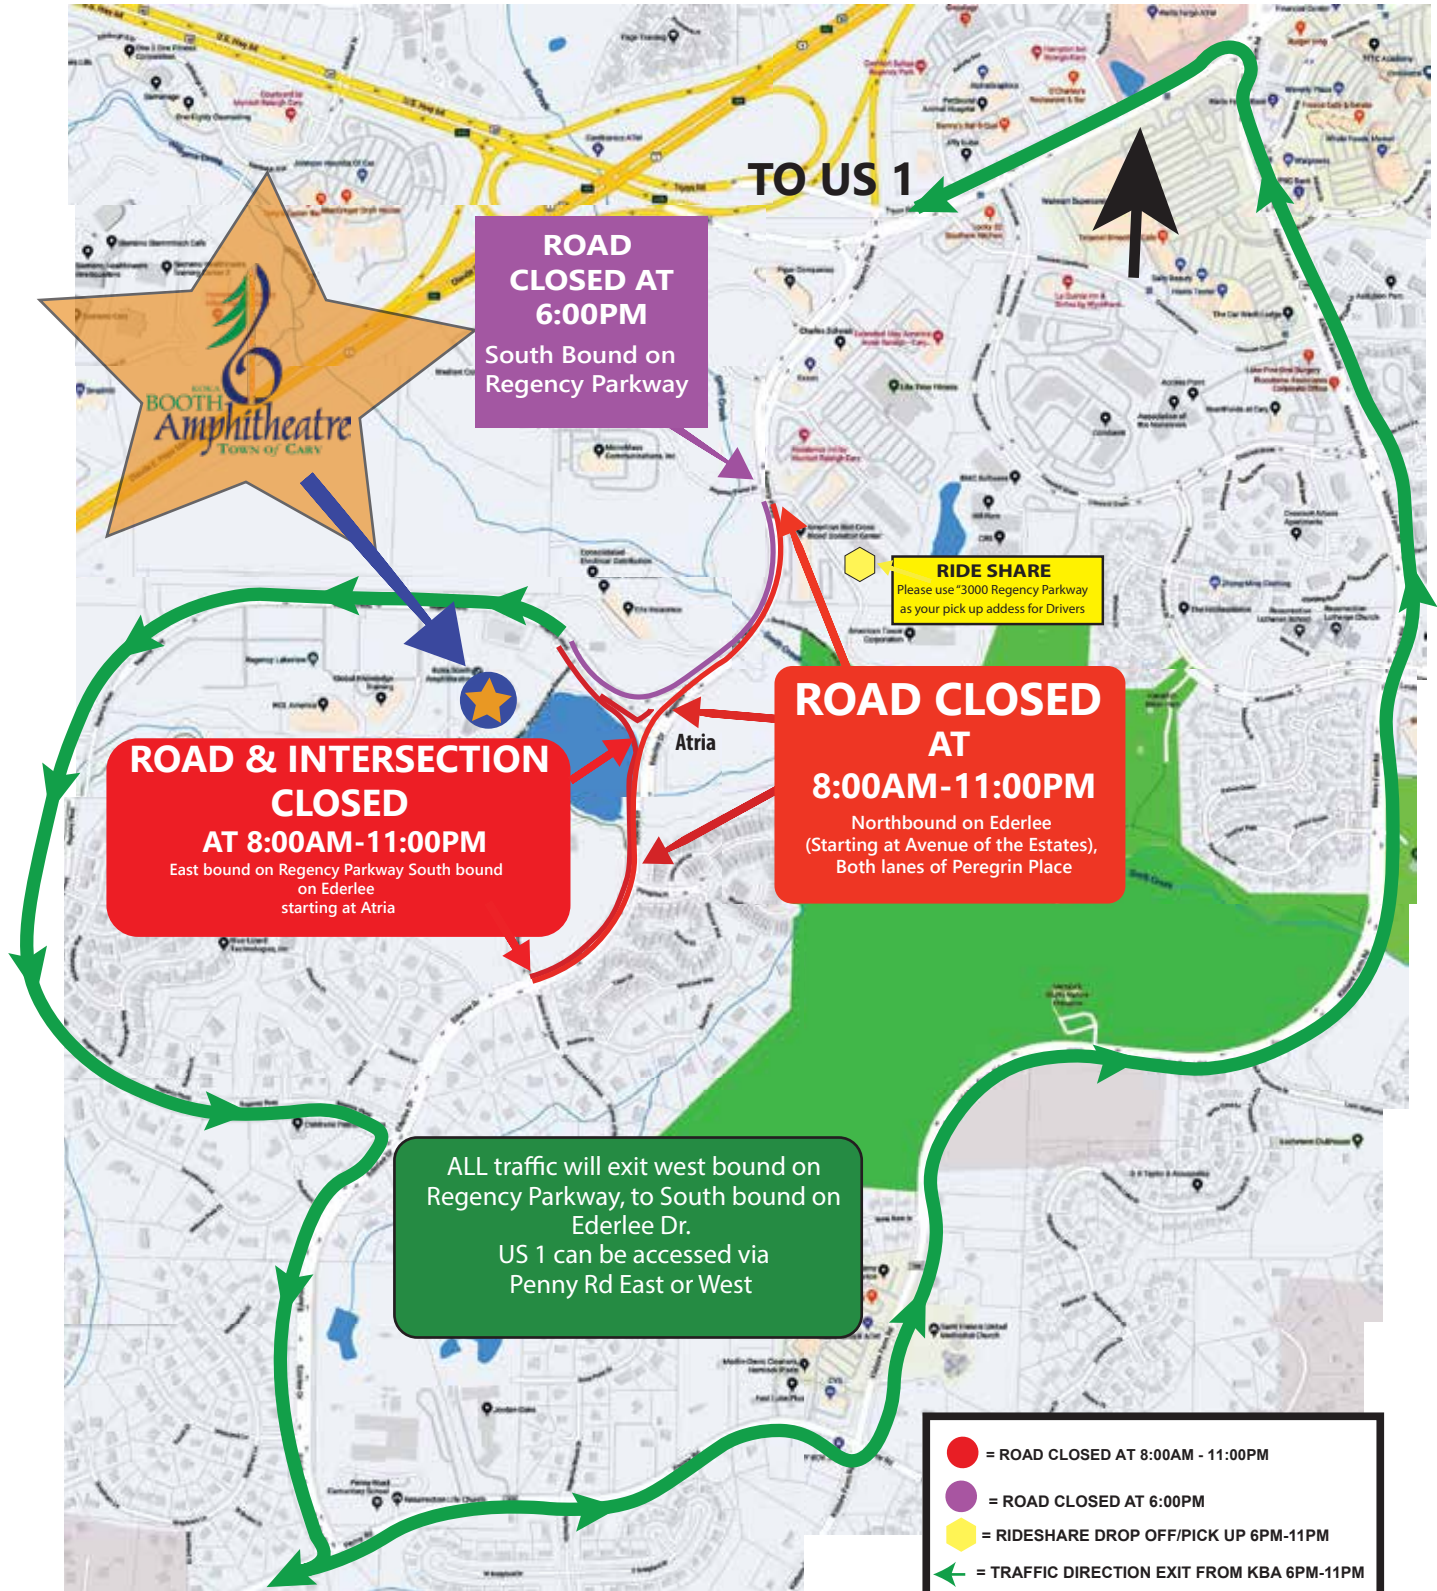

CARY PRESENTS 2024 INDEPENDENCE DAY CELEBRATION ROADWAY EXIT MAP

TO US 1 **TO US 1/KILDARE FARM RD**